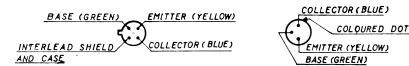

T1-2-3-4-6

T5-7-8-9-10

TRANSISTOR TERMINAL CONNECTION

DIAGRAM SAILOR 46T
A/S S. P. RADIO
DANMARK

Dette diagram omfatter SAILOR 46T med bogstavet C efter apparatets nummer.
Dieses Schaltchema betrifft SAILOR 46T mit dem Buchstaben C nach der Nummer des Grätes.
This diagram refers to SAILOR 46T with a letter C placed after the number of the receiver.
Ce schéma comprend SAILOR 46T avec la lettre C après le numéro du récepteur.
Este diagrama comprende SAILOR 46T con la letra C detrás del número del receptor.