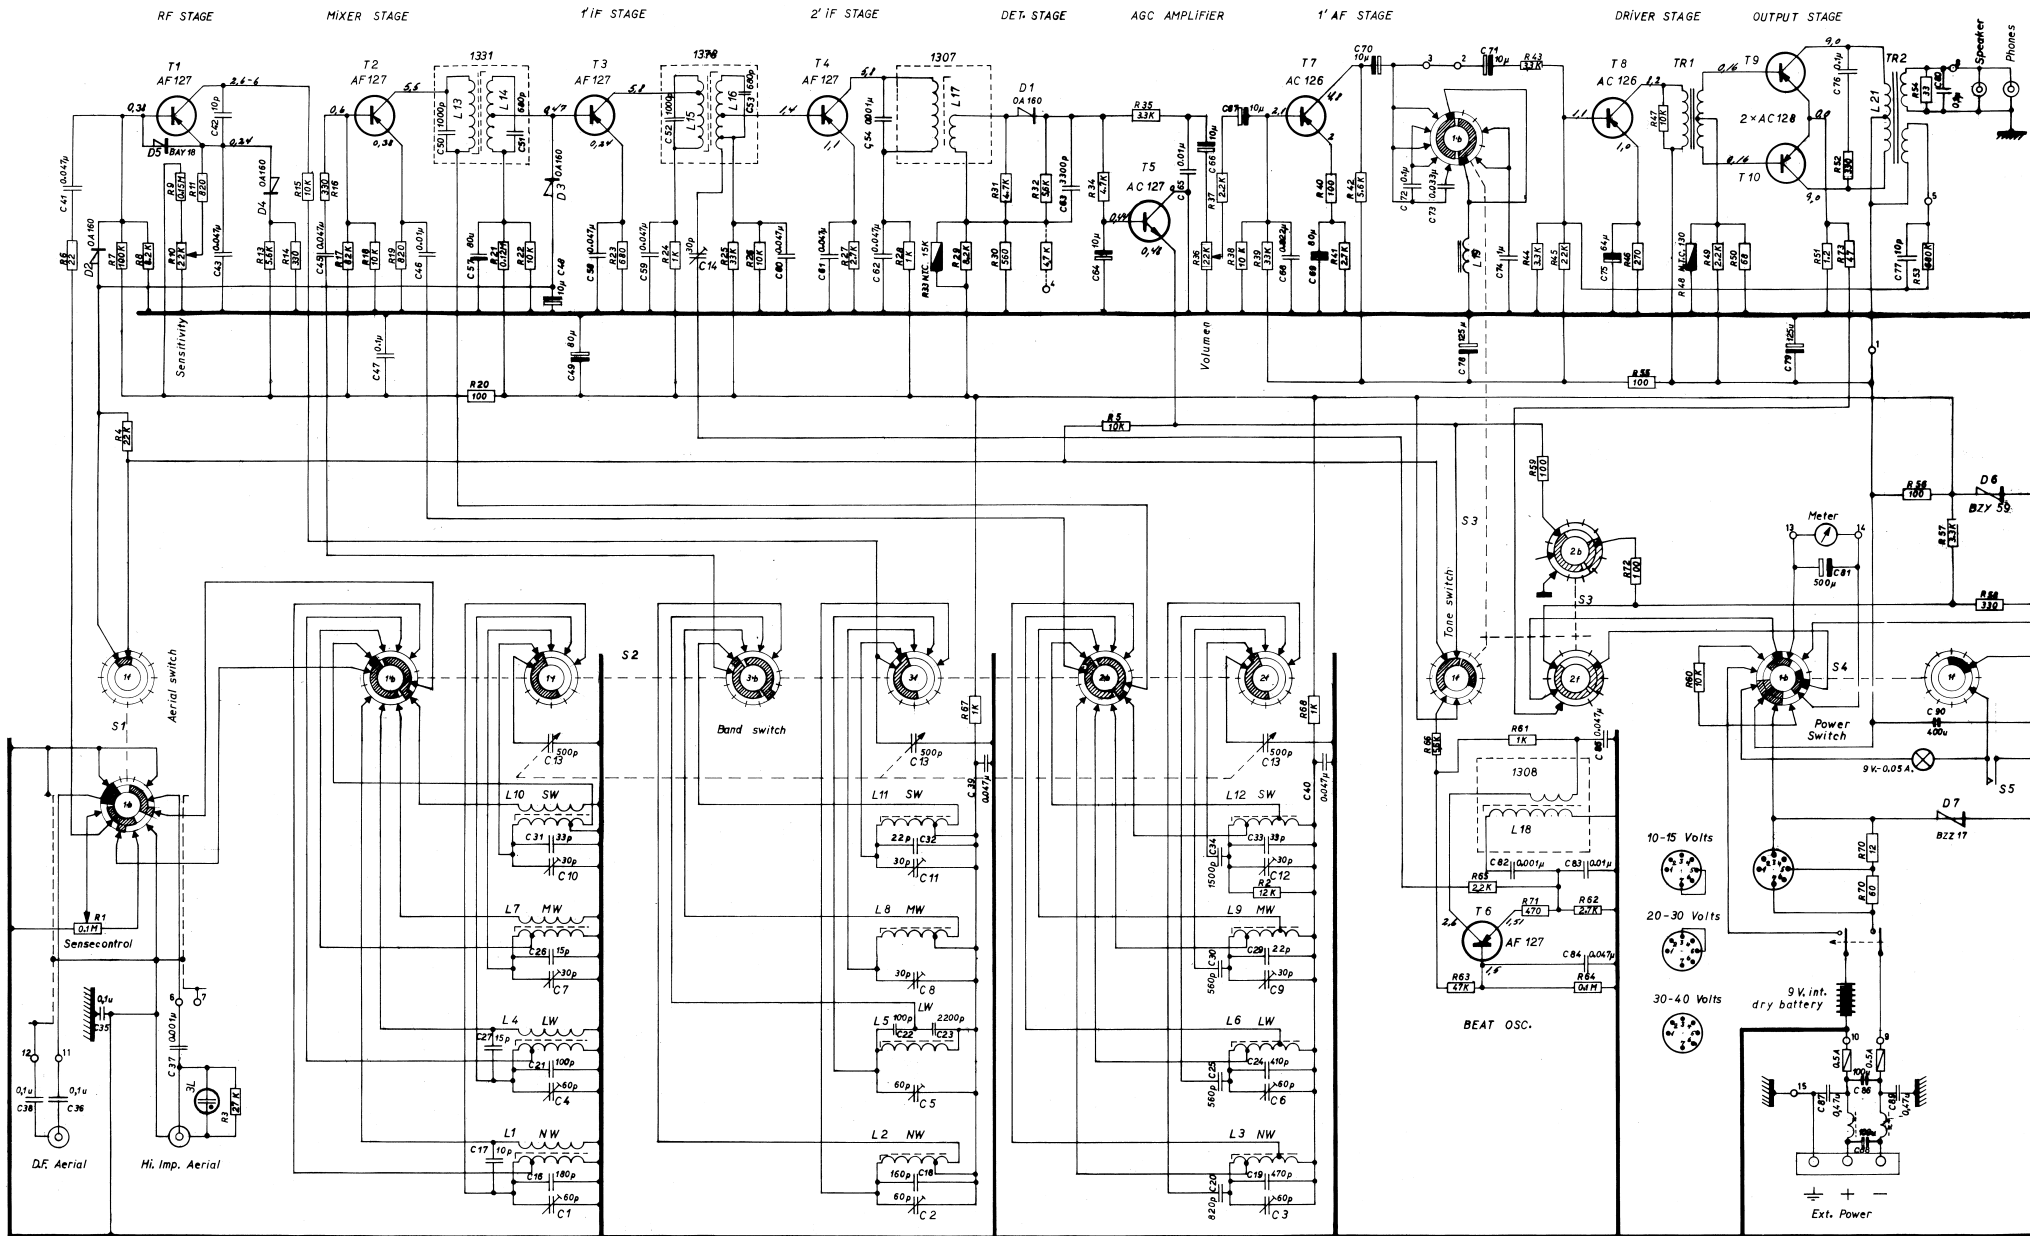

1st RF SECTION

2nd RF SECTION

OSC. SECTION

BASE (GREEN) Emitter (YELLOW)
INTERLEAD SHIELD AND CASE Collector (BLUE)

Collector (BLUE) COLOURED DOT
Emitter (YELLOW) BASE (GREEN)

T1-2-3-4-6

T5-7-8-9-10

Dette diagram omfatter SAILOR 46T, serie G
This diagram refers to SAILOR 46T, series G
Dieses Schaltchema betrifft SAILOR 46T, Serien G
Ce schéma comprend SAILOR 46T, série G
Este diagramma comprende SAILOR 46T, serie G