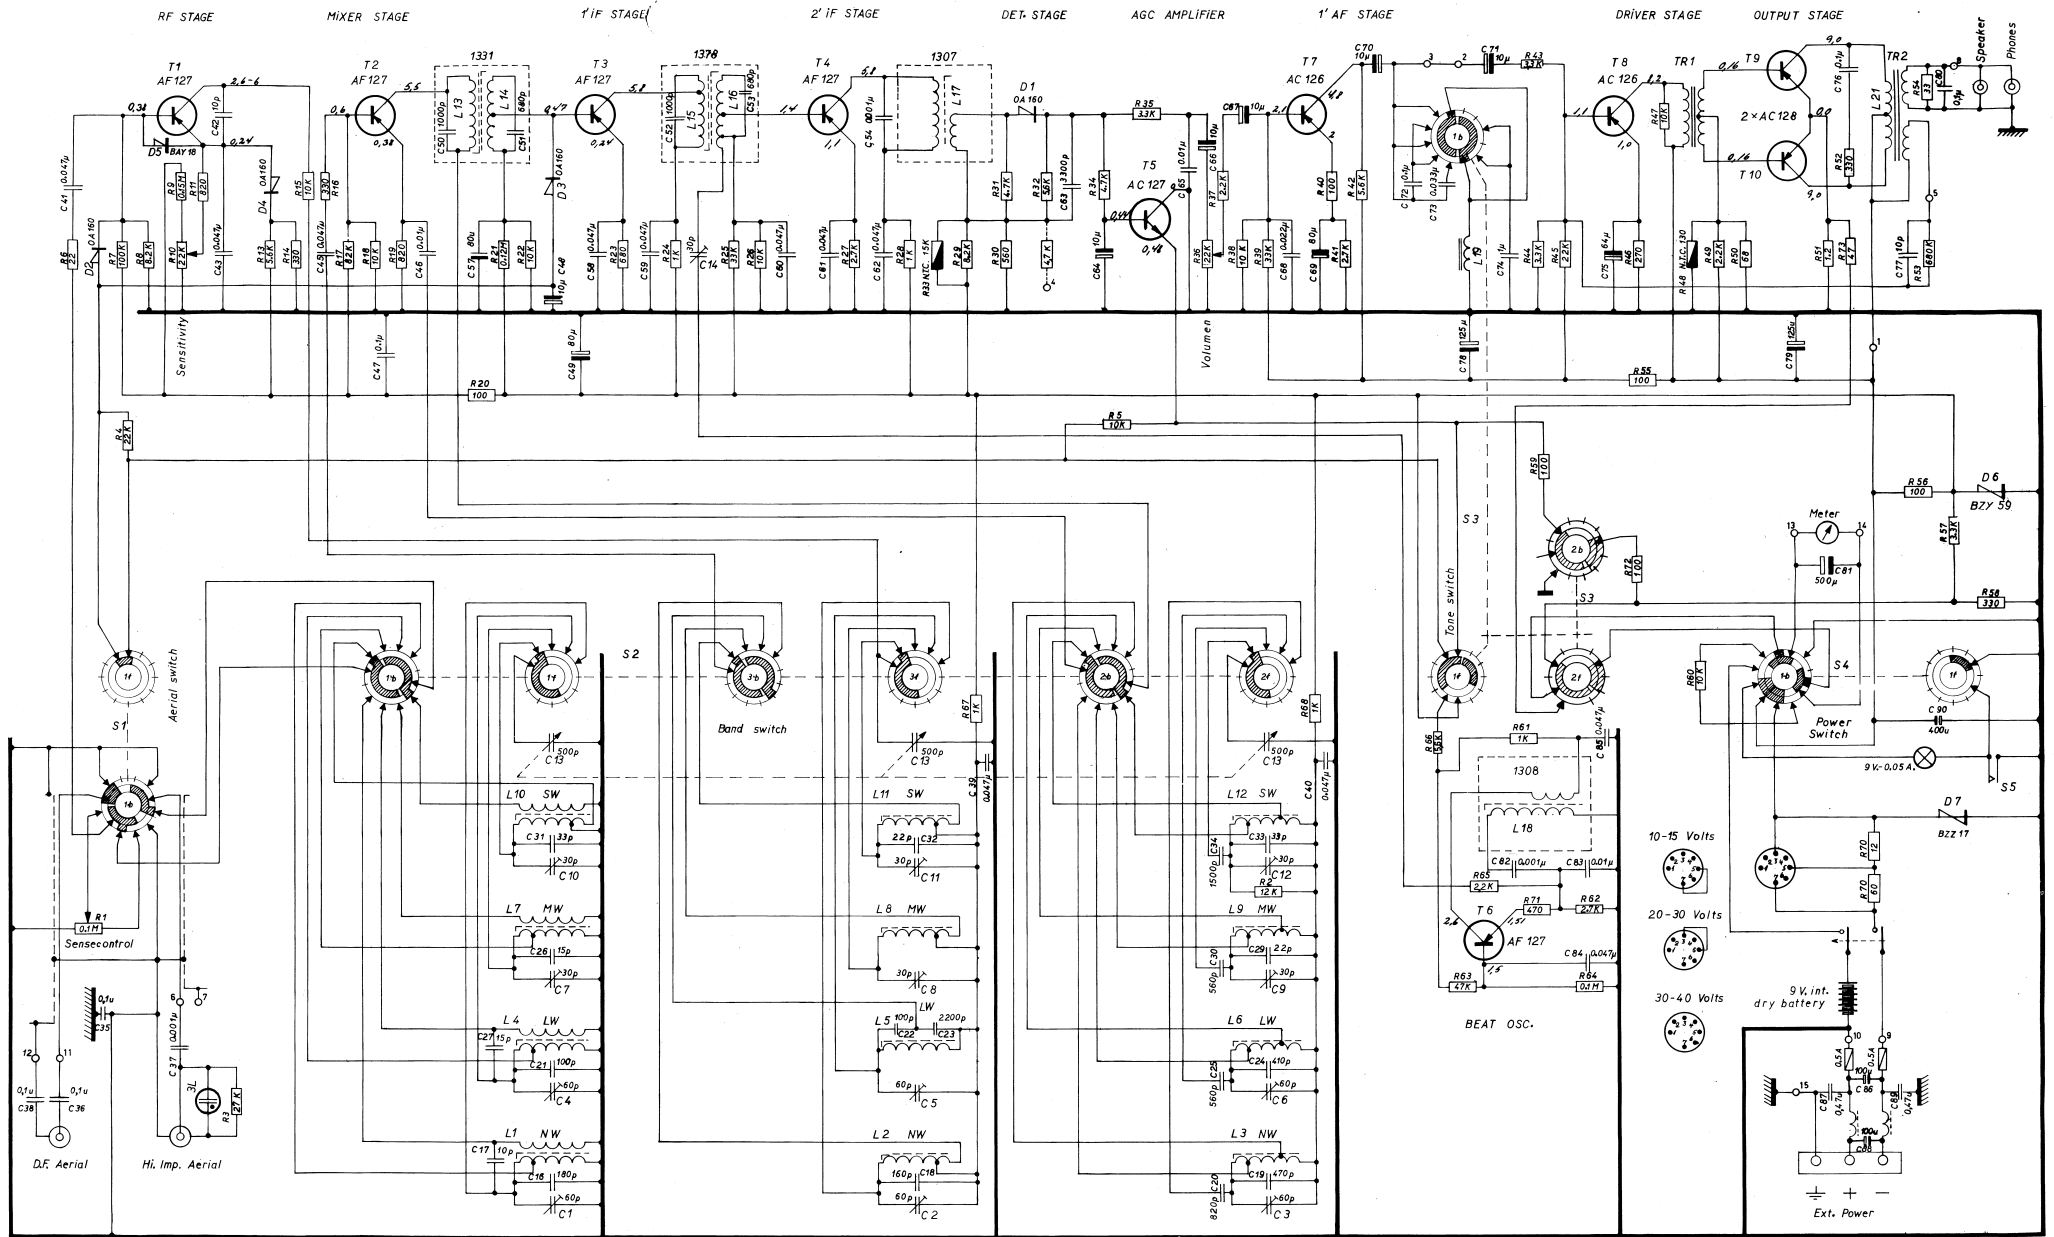

Dette diagram omfatter SAILOR 46 T, serie B.
 Dieses Schaltschema betrifft SAILOR 46 T, Serie B.
 This diagram refers to SAILOR 46 T, series B.
 Ce schéma comprend SAILOR 46 T, série B.
 Este diagrama comprende SAILOR 46 T, serie B.

DIAGRAM SAILOR 46 T
 A/S S. P. RADIO
 DANMARK

1st RF SECTION

2nd RF SECTION

OSC. SECTION

BASE (GREEN) Emitter (YELLOW)
 INTERLEAD SHIELD AND CASE Collector (BLUE)

Collector (BLUE) COLOURED DOT
 Emitter (YELLOW) BASE (GREEN)

T1-2-3-4-6

T5-7-8-9-10

Dette diagram omfatter SAILOR 46T, serie G
 This diagram refers to SAILOR 46T, series G
 Dieses Schaltchema betrifft SAILOR 46T, Serien G
 Ce schéma comprend SAILOR 46T, série G
 Este diagramma comprende SAILOR 46T, serie G

1' RF SECTION

2' RF SECTION

OSC. SECTION

BASE (GREEN) EMITTER (YELLOW)
INTERLEAD, SHIELD AND CASE COLLECTOR (BLUE)

COLLECTOR (BLUE)
COLOURED DOT
EMITTER (YELLOW)
BASE (GREEN)

T1-2-3-4-6

T5-7-8-9-10

Dette diagram omfatter SAILOR 46T, serie G og H
 This diagram refers to SAILOR 46T, series G and H
 Dieses Schaltchema betrifft SAILOR 46T, Serien G und H
 Ce schéma comprend SAILOR 46T, série G et H
 Este diagrama comprende SAILOR 46T, serie G y H